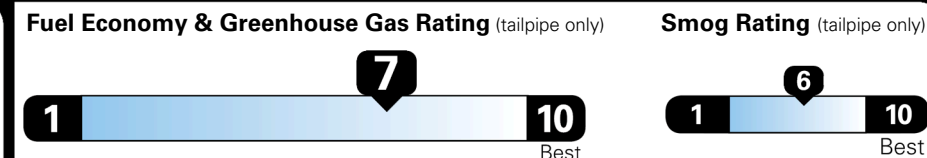

EPA DOT Fuel Economy and Environment

Gasoline Vehicle

Fuel Economy

38 MPG Small SUVs range from 14 to 125 MPG. The best vehicle rates 146 MPGe.

combined city/hwy   city   highway

2.6 gallons per 100 miles

You save $2,000 in fuel costs over 5 years compared to the average new vehicle.

Annual fuel cost $1,300